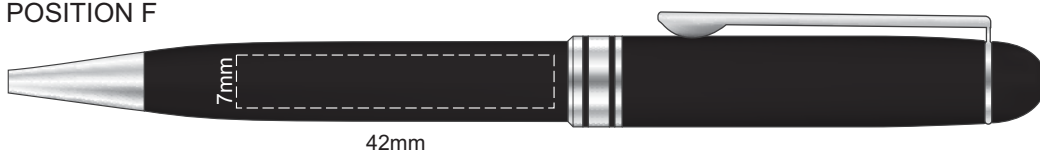

100% of Actual Size
Pad Print

POSITION G

POSITION I

100% of Actual Size
Pad Print

POSITION F

POSITION H

100% of Actual Size
Laser Engraving

POSITION G

POSITION I

Silver Engraves to a Natural Etch

Colours Engraves to a Shiny Steel Finish