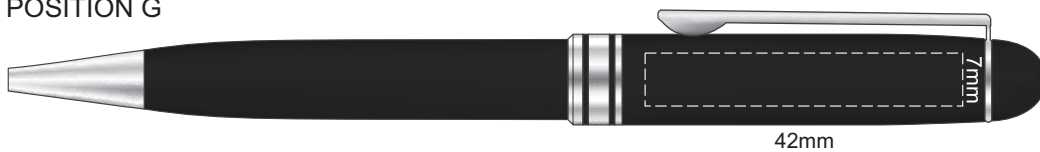

100% of Actual Size
Pad Print

POSITION G

POSITION I

100% of Actual Size
Pad Print

POSITION F

POSITION H

100% of Actual Size
Laser Engraving

POSITION G

POSITION I

Silver Engraves to a Natural Etch

Colours Engraves to a Shiny Steel Finish