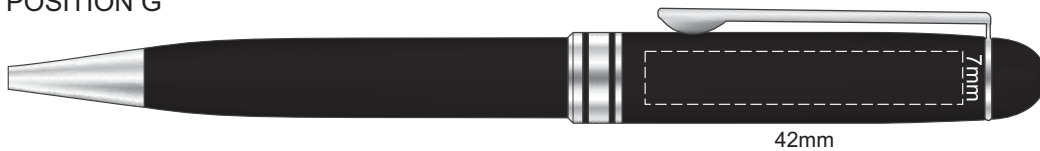

100% of Actual Size
Pad Print

POSITION G

POSITION I

100% of Actual Size
Pad Print

POSITION F

POSITION H

100% of Actual Size
Laser Engraving

POSITION G

POSITION I

Silver Engraves to a Natural Etch

Colours Engraves to a Shiny Steel Finish