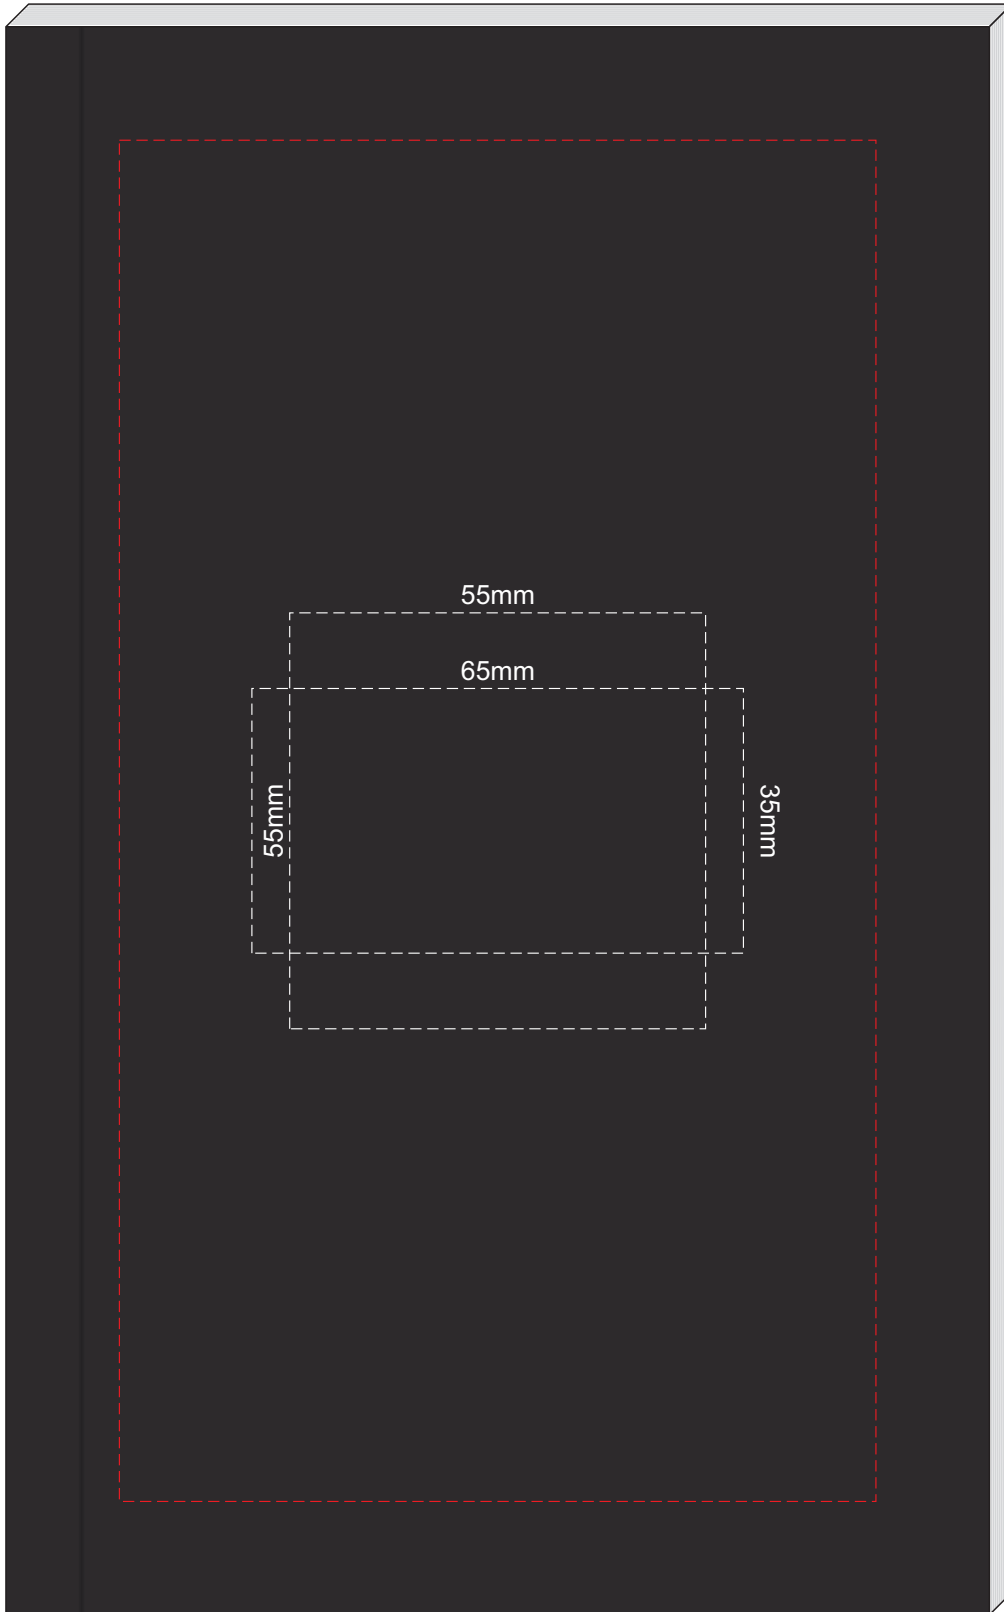

100% of Actual Size  
Pad Print

Branding area can be moved **anywhere within the red line.**

100% of Actual Size  
Screen Print (one colour)

100% of Actual Size  
Digital Packaging Print  
(Front and Back Available Print)

Digital Print is only available for natural option  
Artwork will be printed directly onto the product via CMYK printing (no white),  
colours will not be vibrant due to white ink not being available for this process.