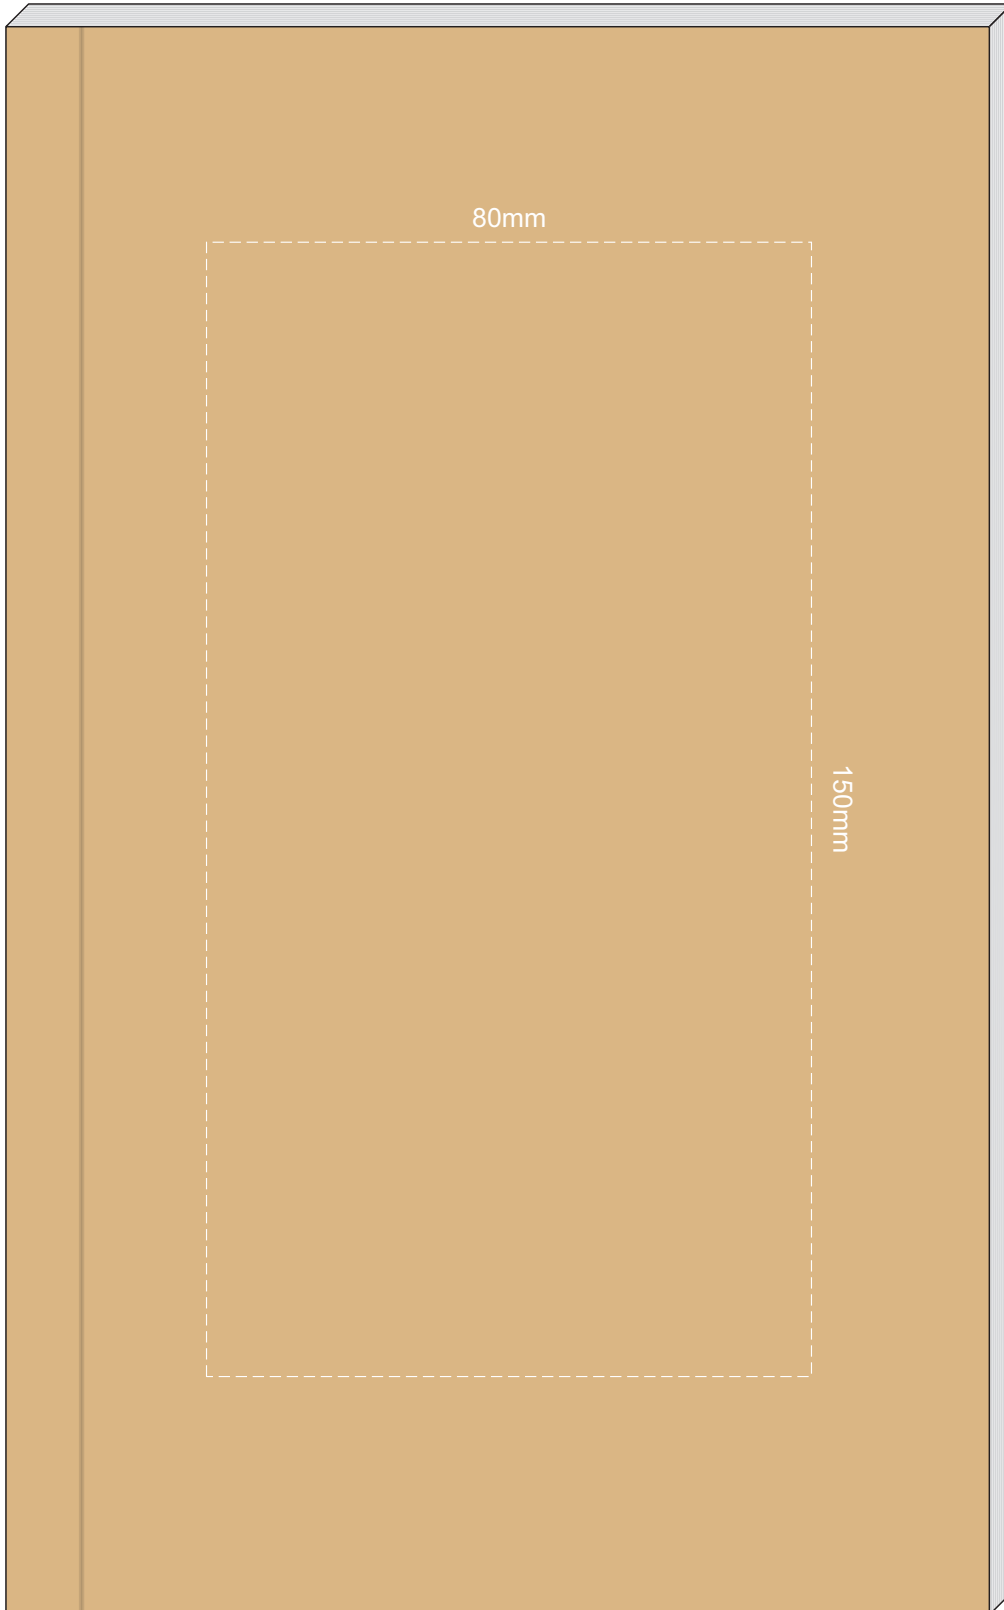

100% of Actual Size  
Pad Print

Branding area can be moved **anywhere within the red line.**

100% of Actual Size  
Screen Print (one colour)

100% of Actual Size  
Digital Packaging Print  
(Front and Back Available Print)

Digital Print is only available for natural option  
Artwork will be printed directly onto the product via CMYK printing (no white),  
colours will not be vibrant due to white ink not being available for this process.