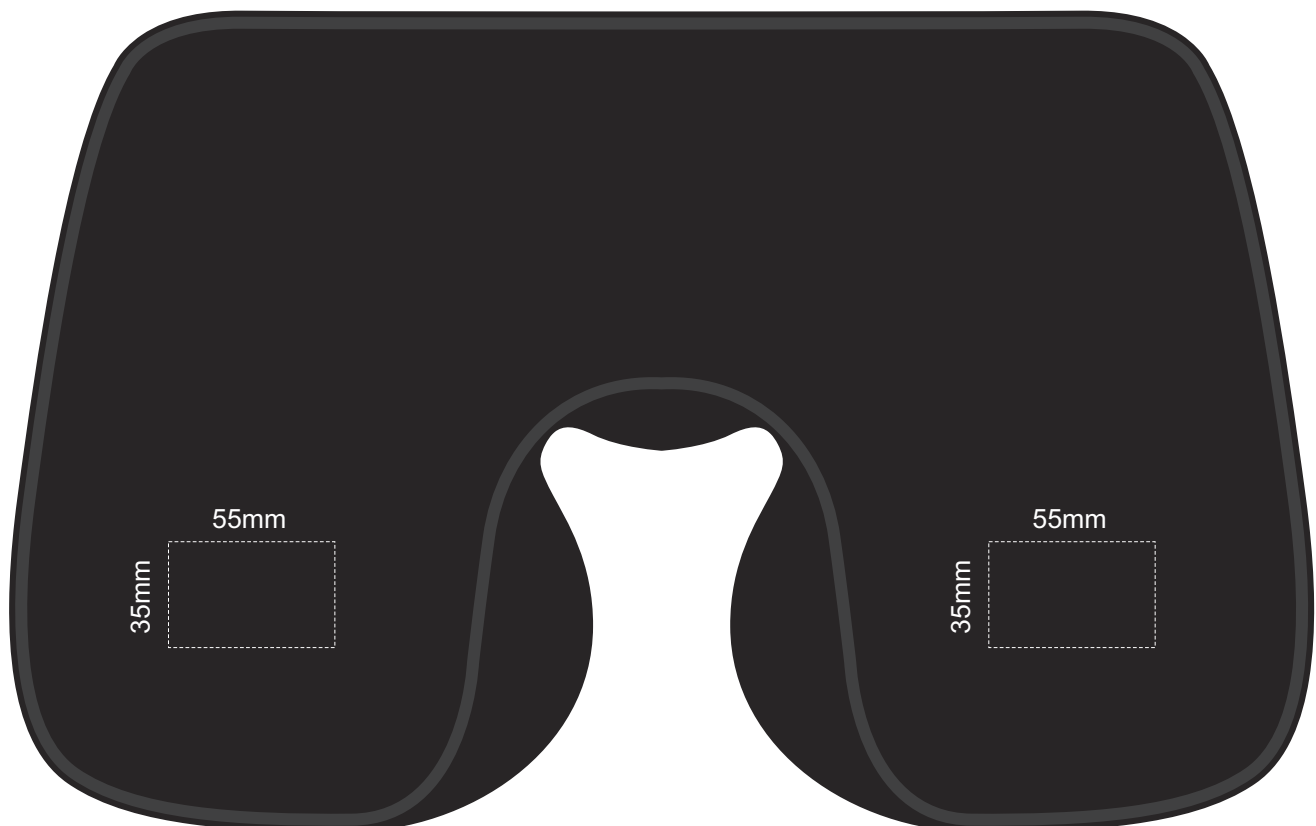

Actual Size: **40%** when viewed on **A4** paper

Screen Print (**one colour only**)

Laser Engraving

 Engraves to a Matt Brown Finish