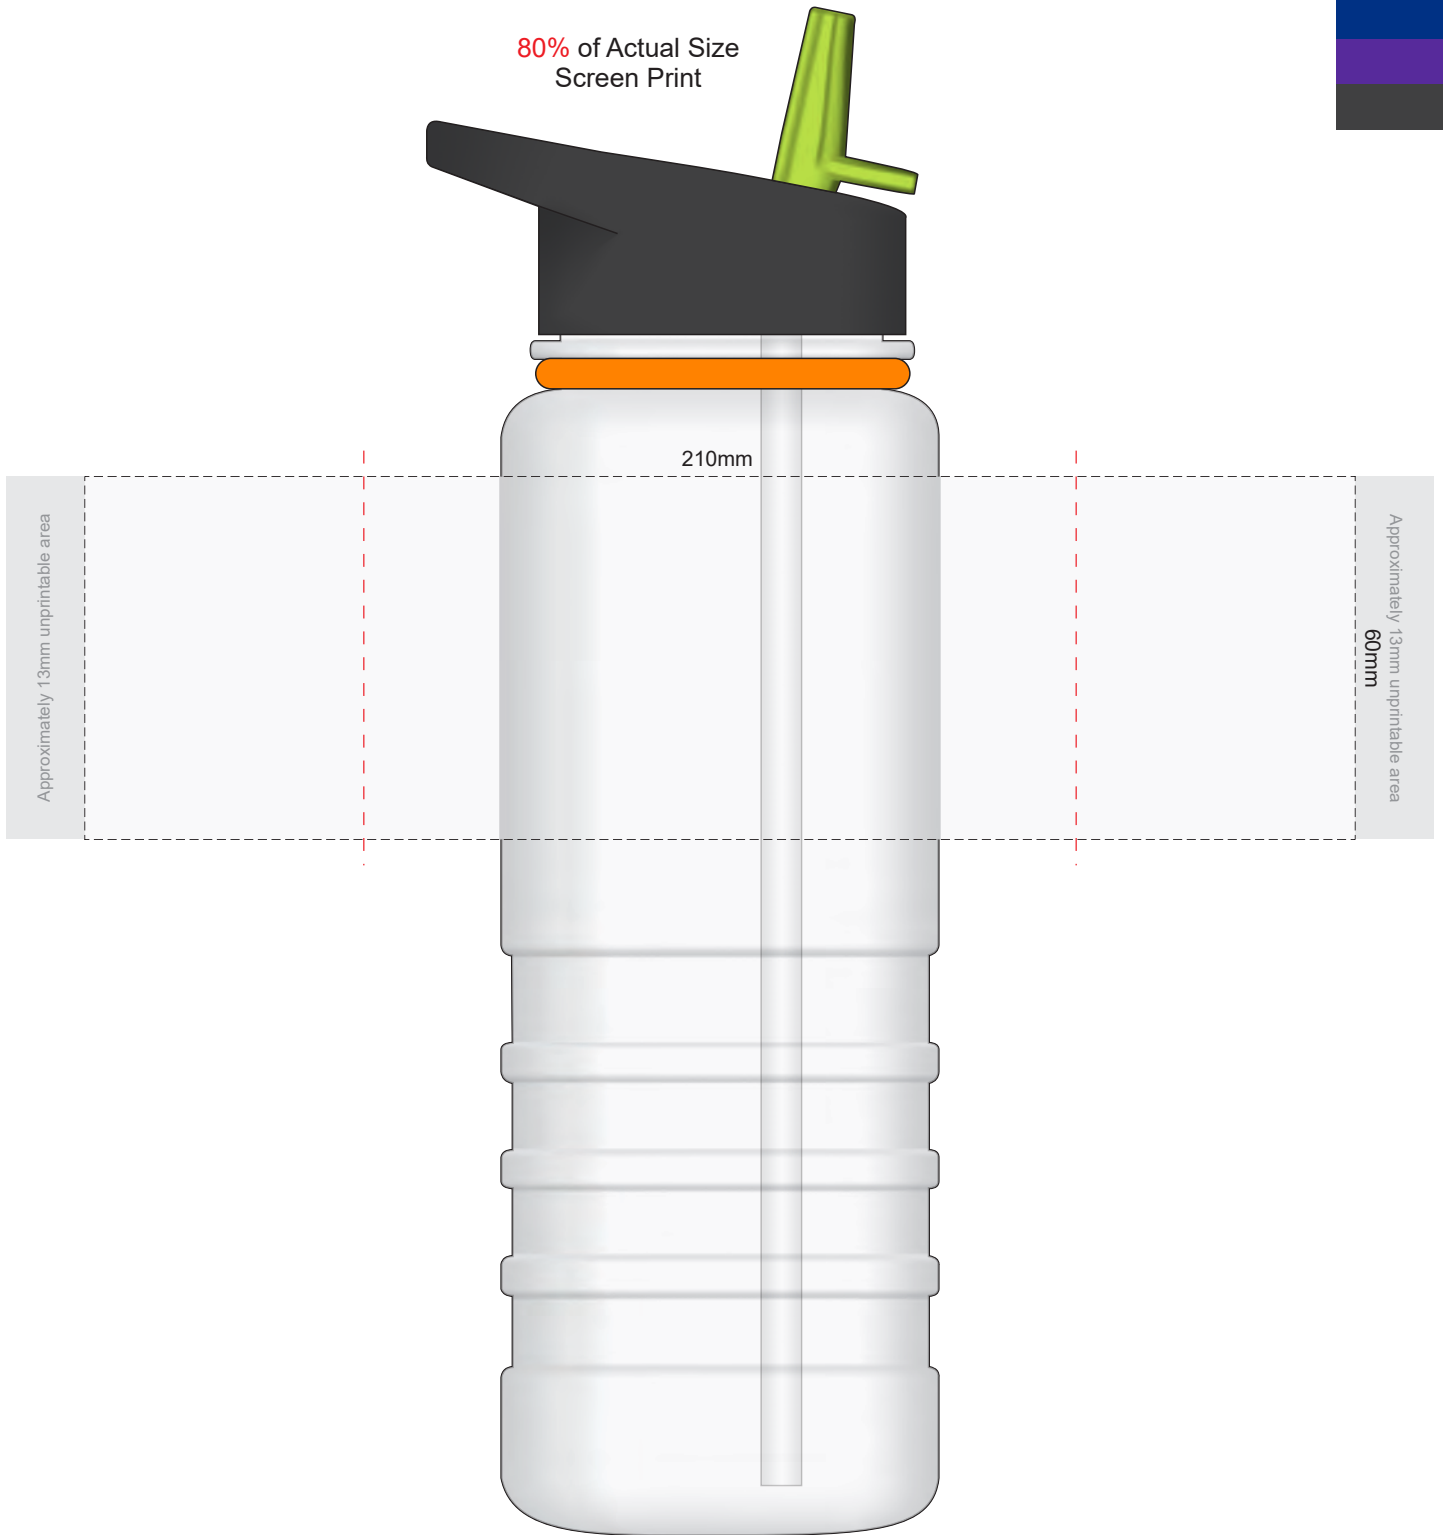

BOTTLE COLOUR

BAND & SIPPER

100% of Actual Size
Pad Print

100% of Actual Size
Pad Print

100% of Actual Size
Pad Print

BOTTLE COLOUR

BAND & SIPPER

80% of Actual Size
Screen Print

Red Line = Exact opposites of the product
(centre artwork to the red line)

BOTTLE COLOUR

BAND & SIPPER

80% of Actual Size
Digital Rotary
(Gloss Finish)

231.5mm

Approximately 2mm unprintable area

Approximately 2mm unprintable area
80mm

Red Line = Exact opposites of the product
(centre artwork to the red line)