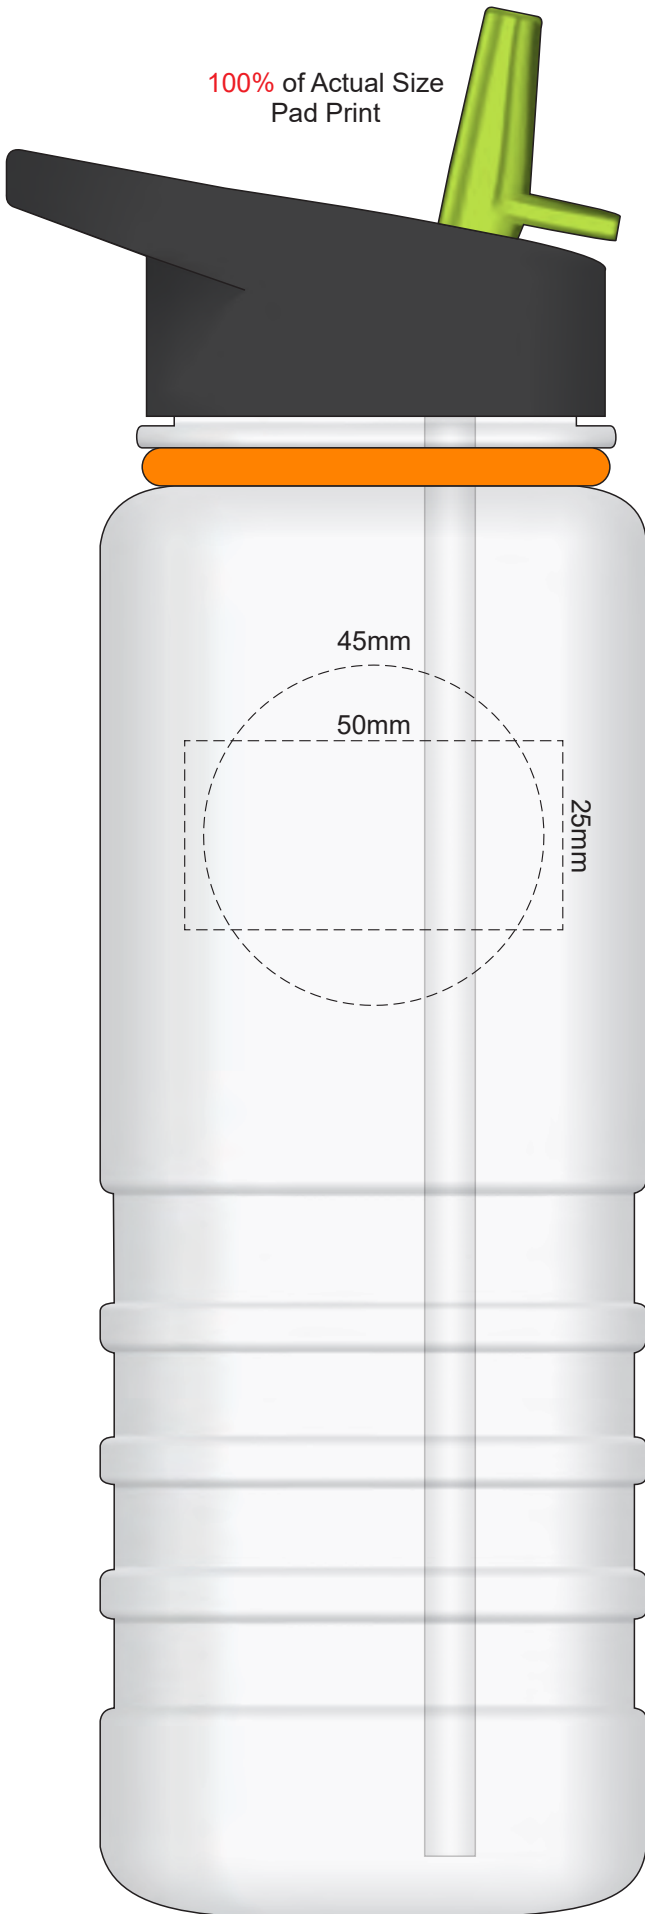

BOTTLE COLOUR

BAND & SIPPER

100% of Actual Size
Pad Print

100% of Actual Size
Pad Print

100% of Actual Size
Pad Print

BOTTLE COLOUR

BAND & SIPPER

80% of Actual Size
Screen Print

Red Line = Exact opposites of the product
(centre artwork to the red line)

BOTTLE COLOUR

BAND & SIPPER

80% of Actual Size
Digital Rotary
(Gloss Finish)

231.5mm

Approximately 2mm unprintable area

Approximately 2mm unprintable area
80mm

Red Line = Exact opposites of the product
(centre artwork to the red line)