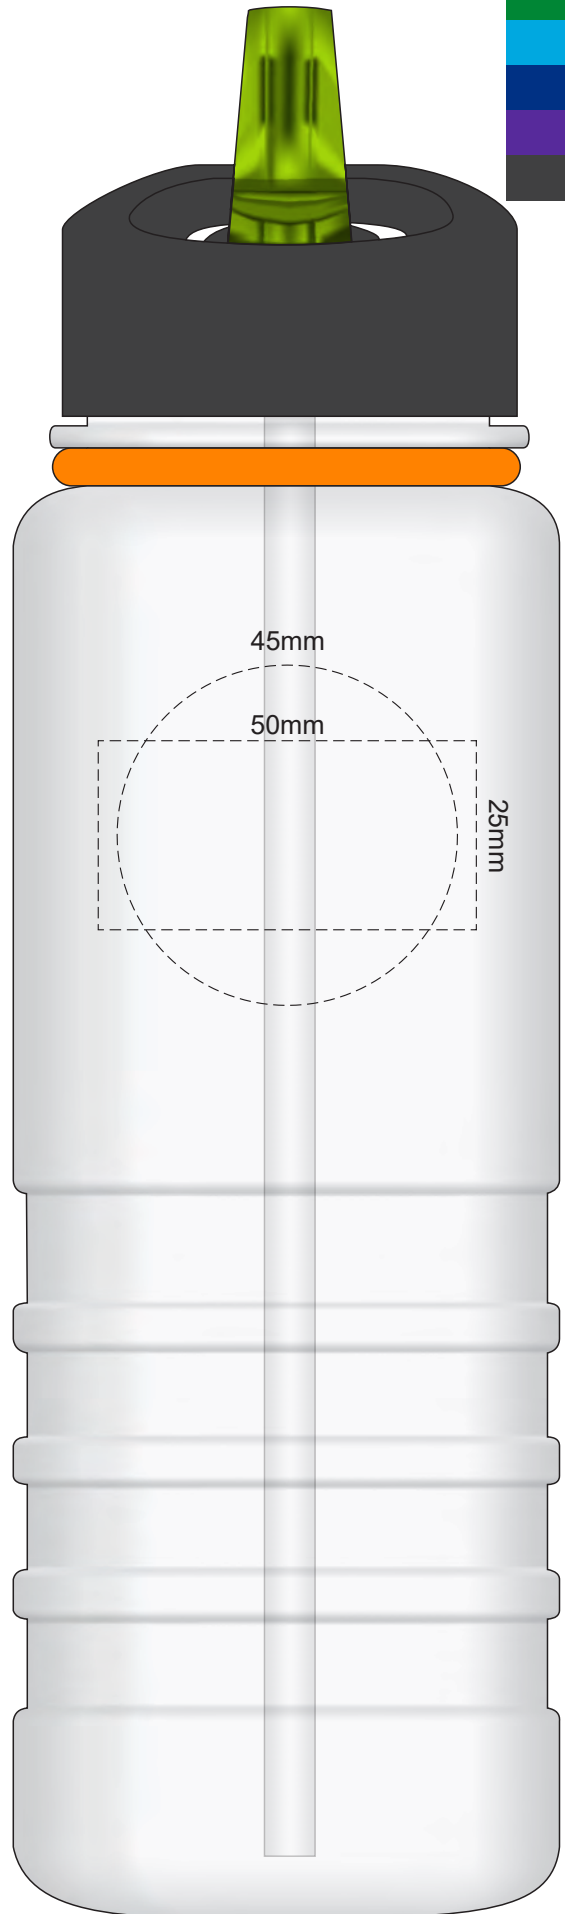

BOTTLE COLOUR

BAND & SIPPER

100% of Actual Size
Pad Print

100% of Actual Size
Pad Print

100% of Actual Size
Pad Print

BOTTLE COLOUR

BAND & SIPPER

80% of Actual Size
Screen Print

Red Line = Exact opposites of the product
(centre artwork to the red line)

BOTTLE COLOUR

BAND & SIPPER

80% of Actual Size
Digital Rotary
(Gloss Finish)

231.5mm

Approximately 2mm unprintable area

Approximately 2mm unprintable area
80mm

Red Line = Exact opposites of the product
(centre artwork to the red line)