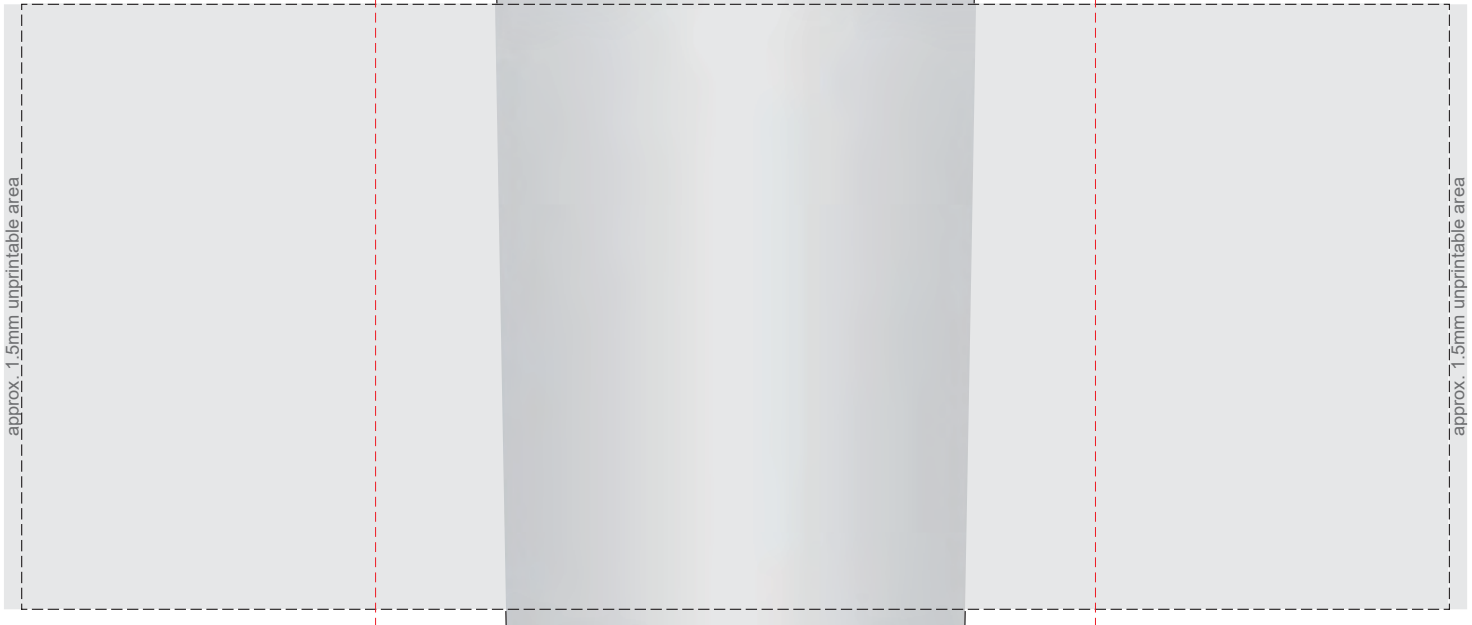

15mm unprintable area  
80mm

Red Line = Exact opposites of the product  
(centre artwork to the red line)

100% of Actual Size  
Engraving

Bottle Colour

Band Colour

-  Silver Engraves to a Natural Etch
-  Colours Engrave to a Shiny Steel Finish

Please be aware that artwork will adhere to the shape of the product. Therefore, linear shapes that utilise the full print area may appear skewed from the side perspective due to the tapered nature of the product.

Bottle Colour

Band Colour

80% of Actual Size  
Rotary Digital  
(Gloss Finish)

236mm

Red Line = Exact opposites of the product  
(centre artwork to the red line)

100% of Actual Size

Lid - Pad Print

100% of Actual Size

Digital Resin Coated Lid

Blue Dotted Line = The SIGNIFICANT PRINT AREA  
(Keep all critical images & text within this box)

Black Line = Maximum print area

Pink Dotted Line = Bleed off to here