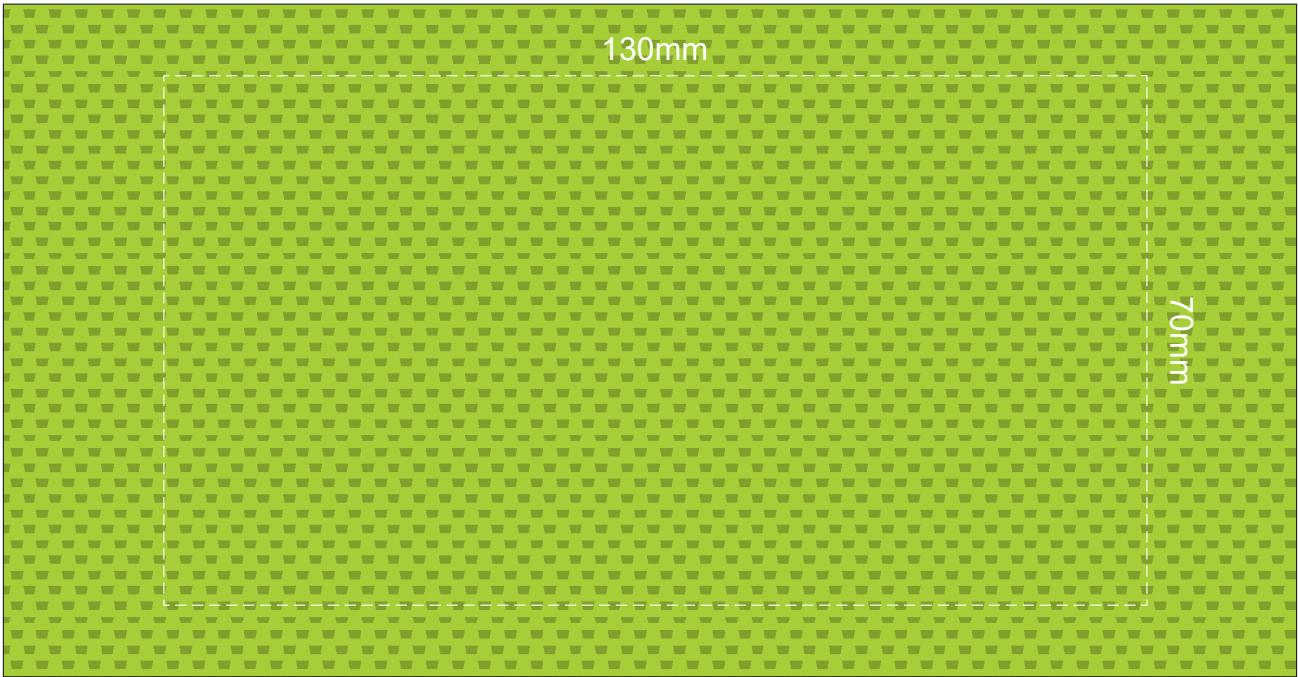

100% of Actual Size
Screen Print

25% of Actual Size
Screen Print

30% of Actual Size
Sublimation Print

800mm

300mm

30% of Actual Size
Sublimation Print

Blue Line = The SIGNIFICANT PRINT AREA
(Keep all critical images & text within this box)
Black Line = Maximum print area
Pink Line = Bleed off to here