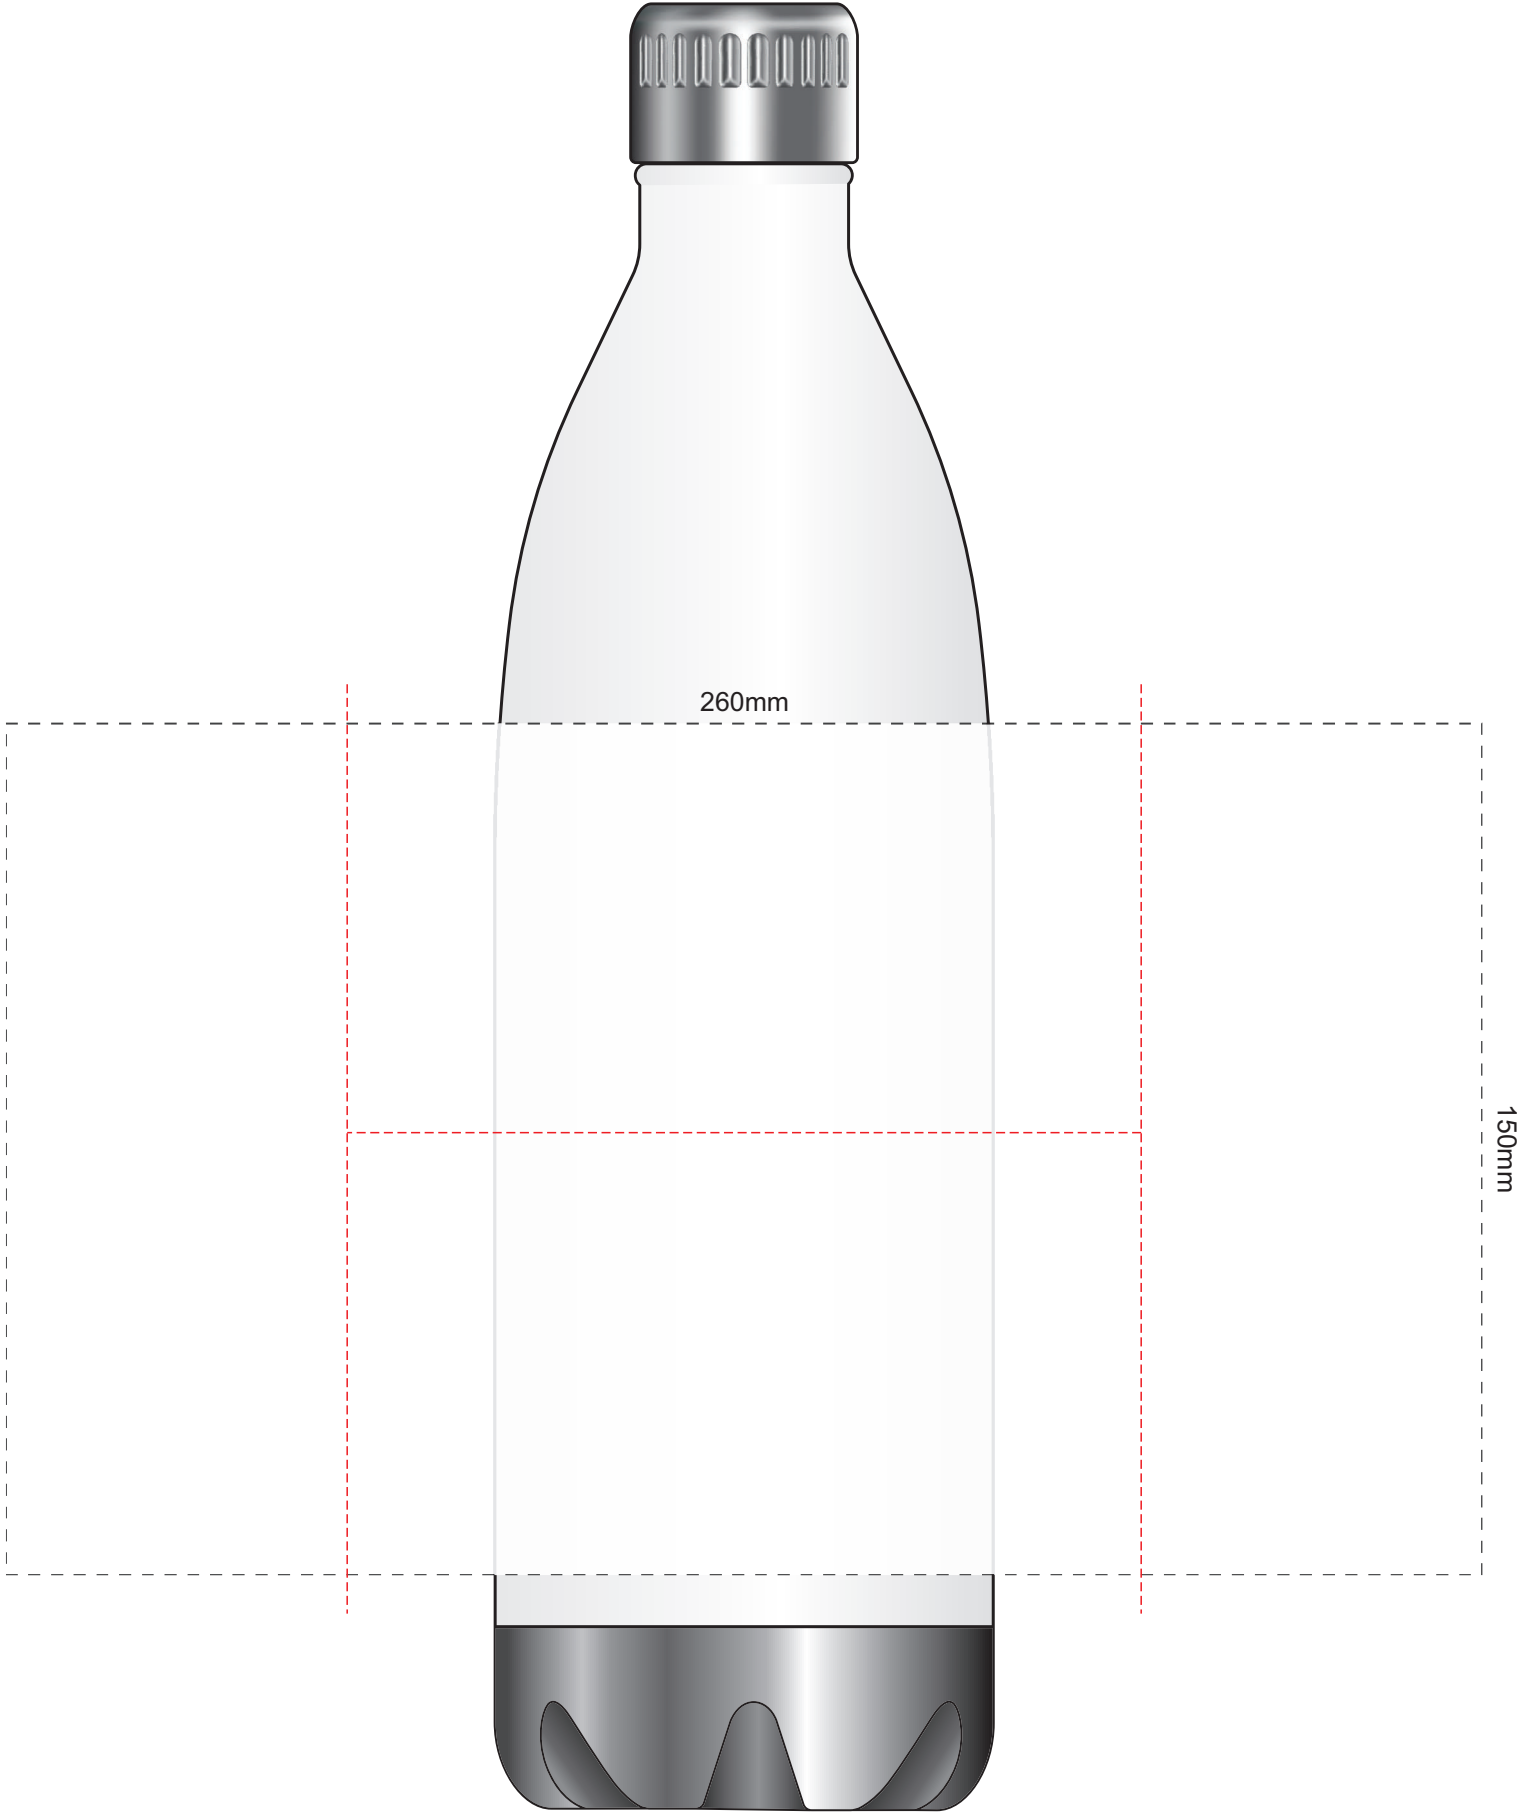

75% of Actual Size

Pad Print

75% of Actual Size

Screen Print (one colour)

Red Line = Exact opposites of the product
(centre artwork to the red line)

75% of Actual Size

Engraving

Engraves to a Shiny steel finish